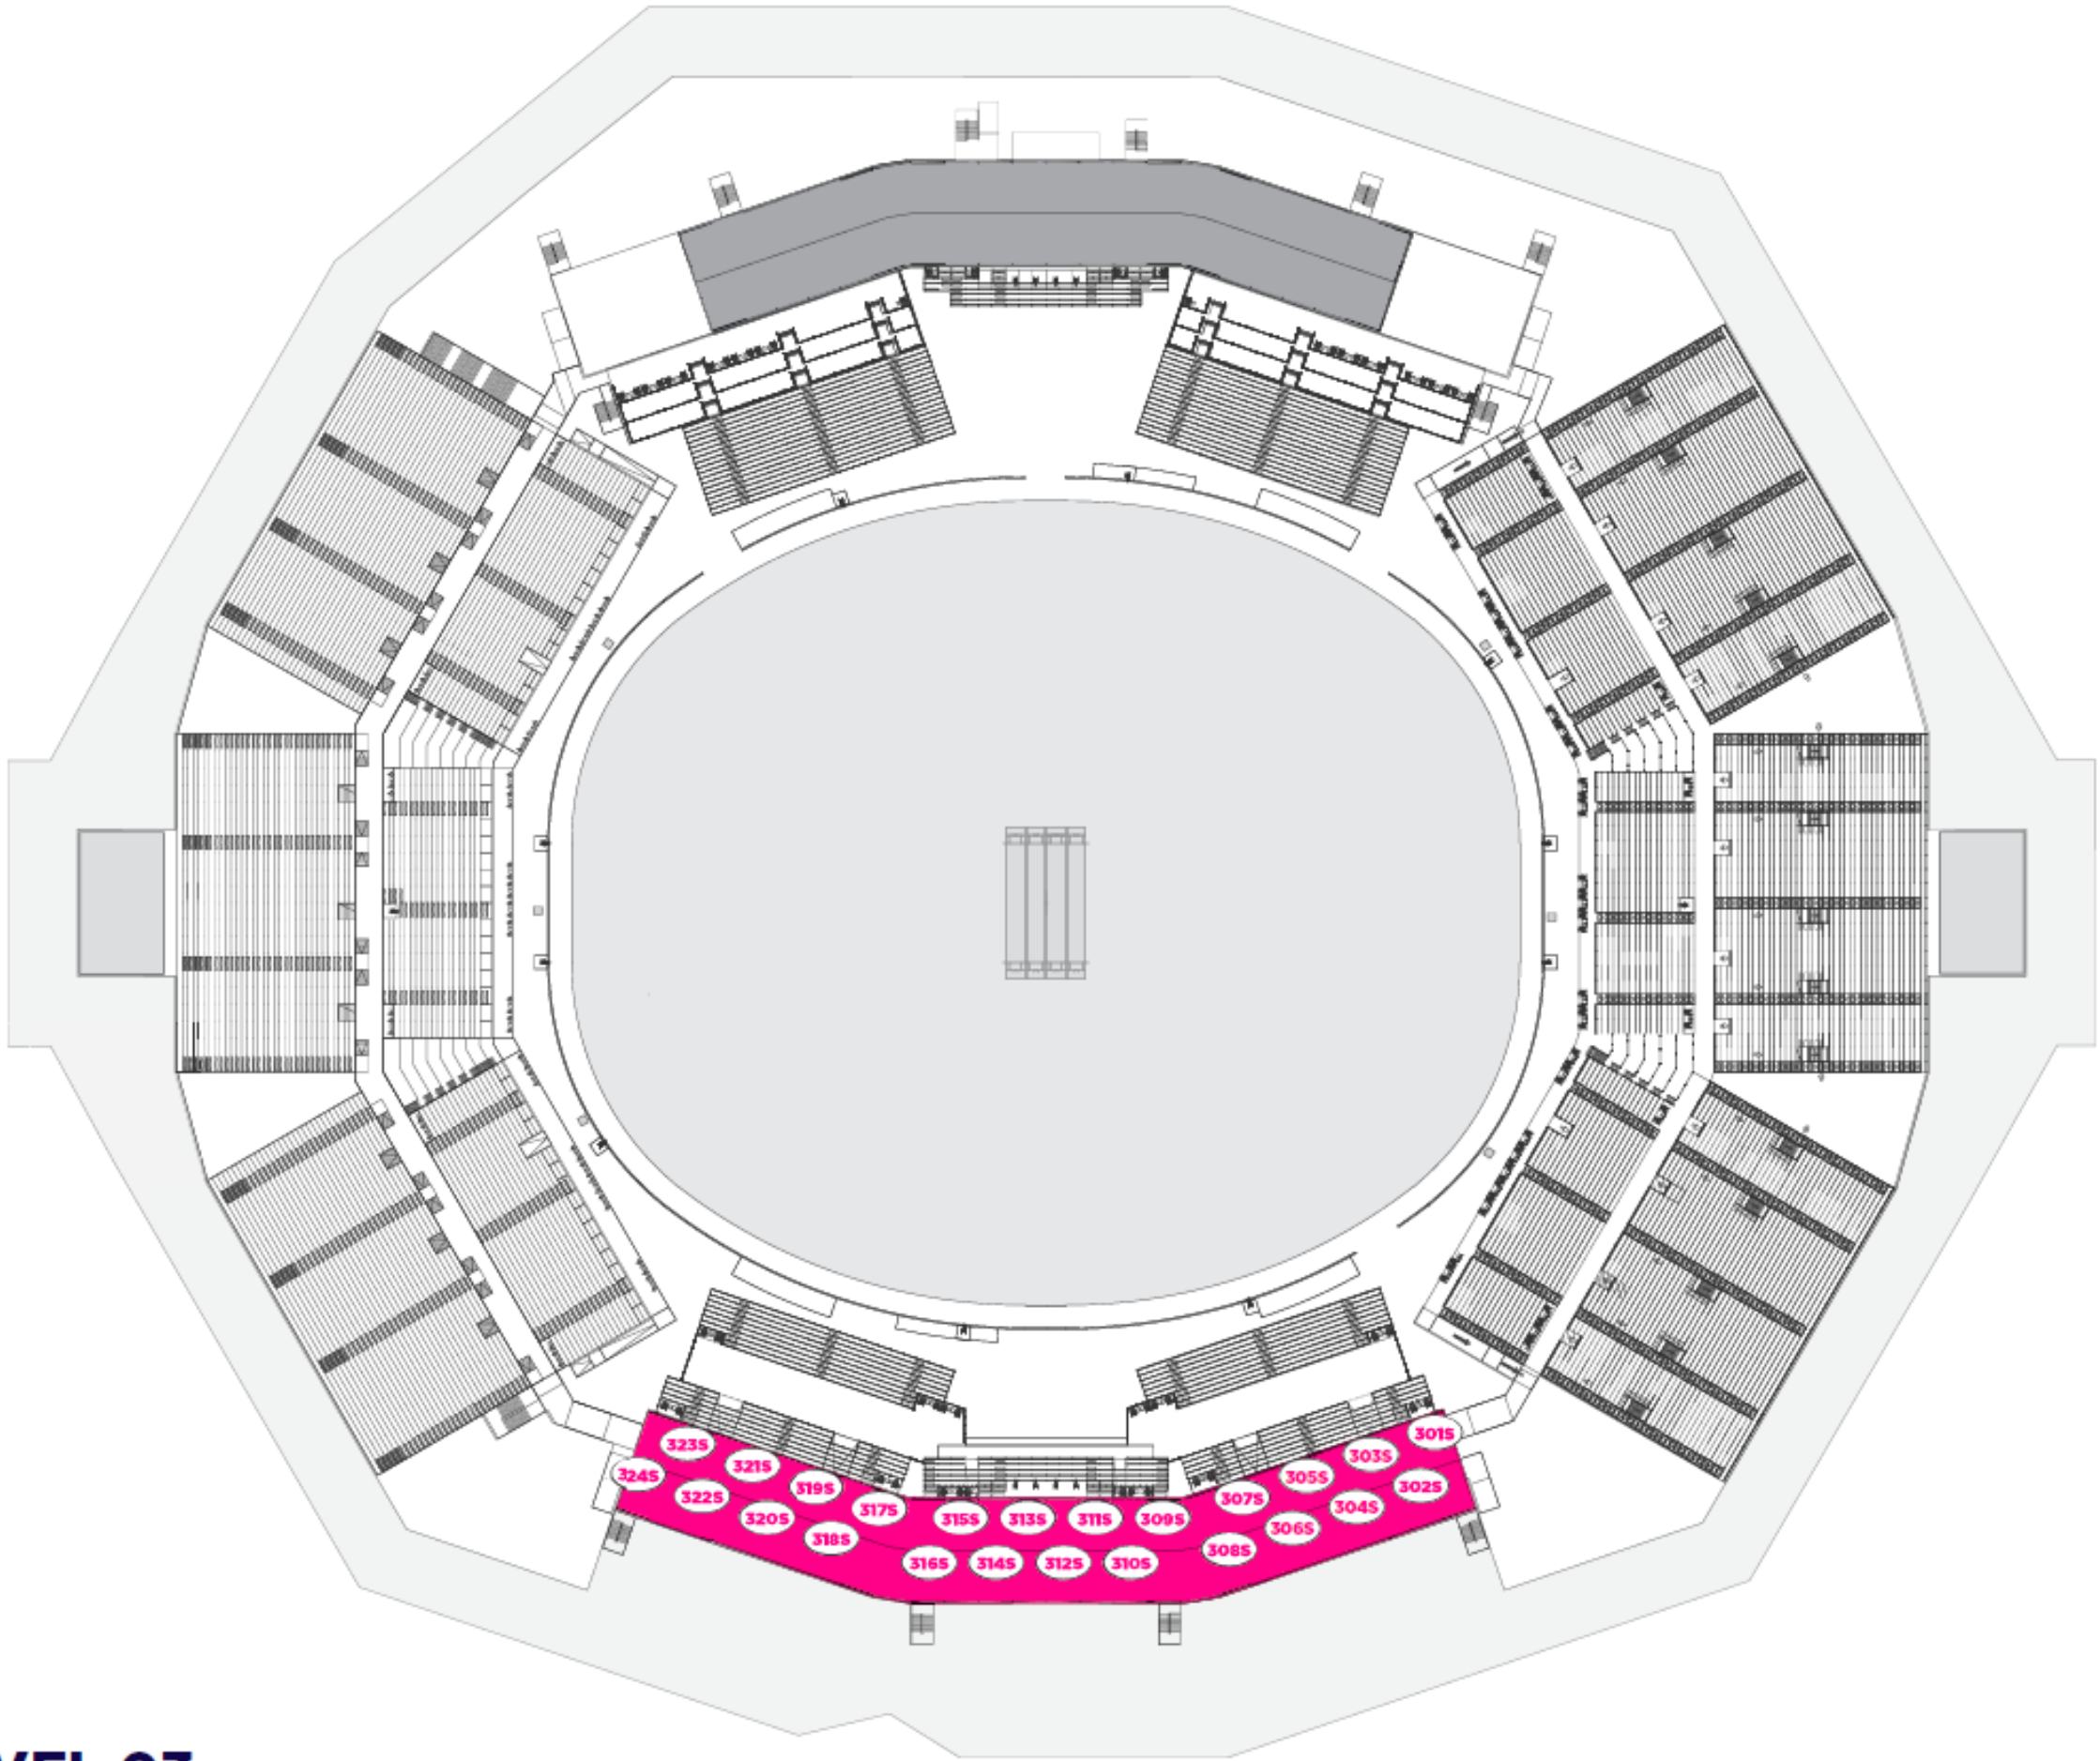

LEVEL 03

-  DIAMOND CLUB
-  PREMIUM CLUB SUITES
-  CABANAS
-  CORNER CLUBS
-  PREMIUM CLUB LOUNGES
-  PAVILION CLUBS
-  BOUNDARY CLUB
-  OPERATIONAL/RESERVED

ICC MEN'S T20
WORLD CUP
WEST INDIES & USA 2024