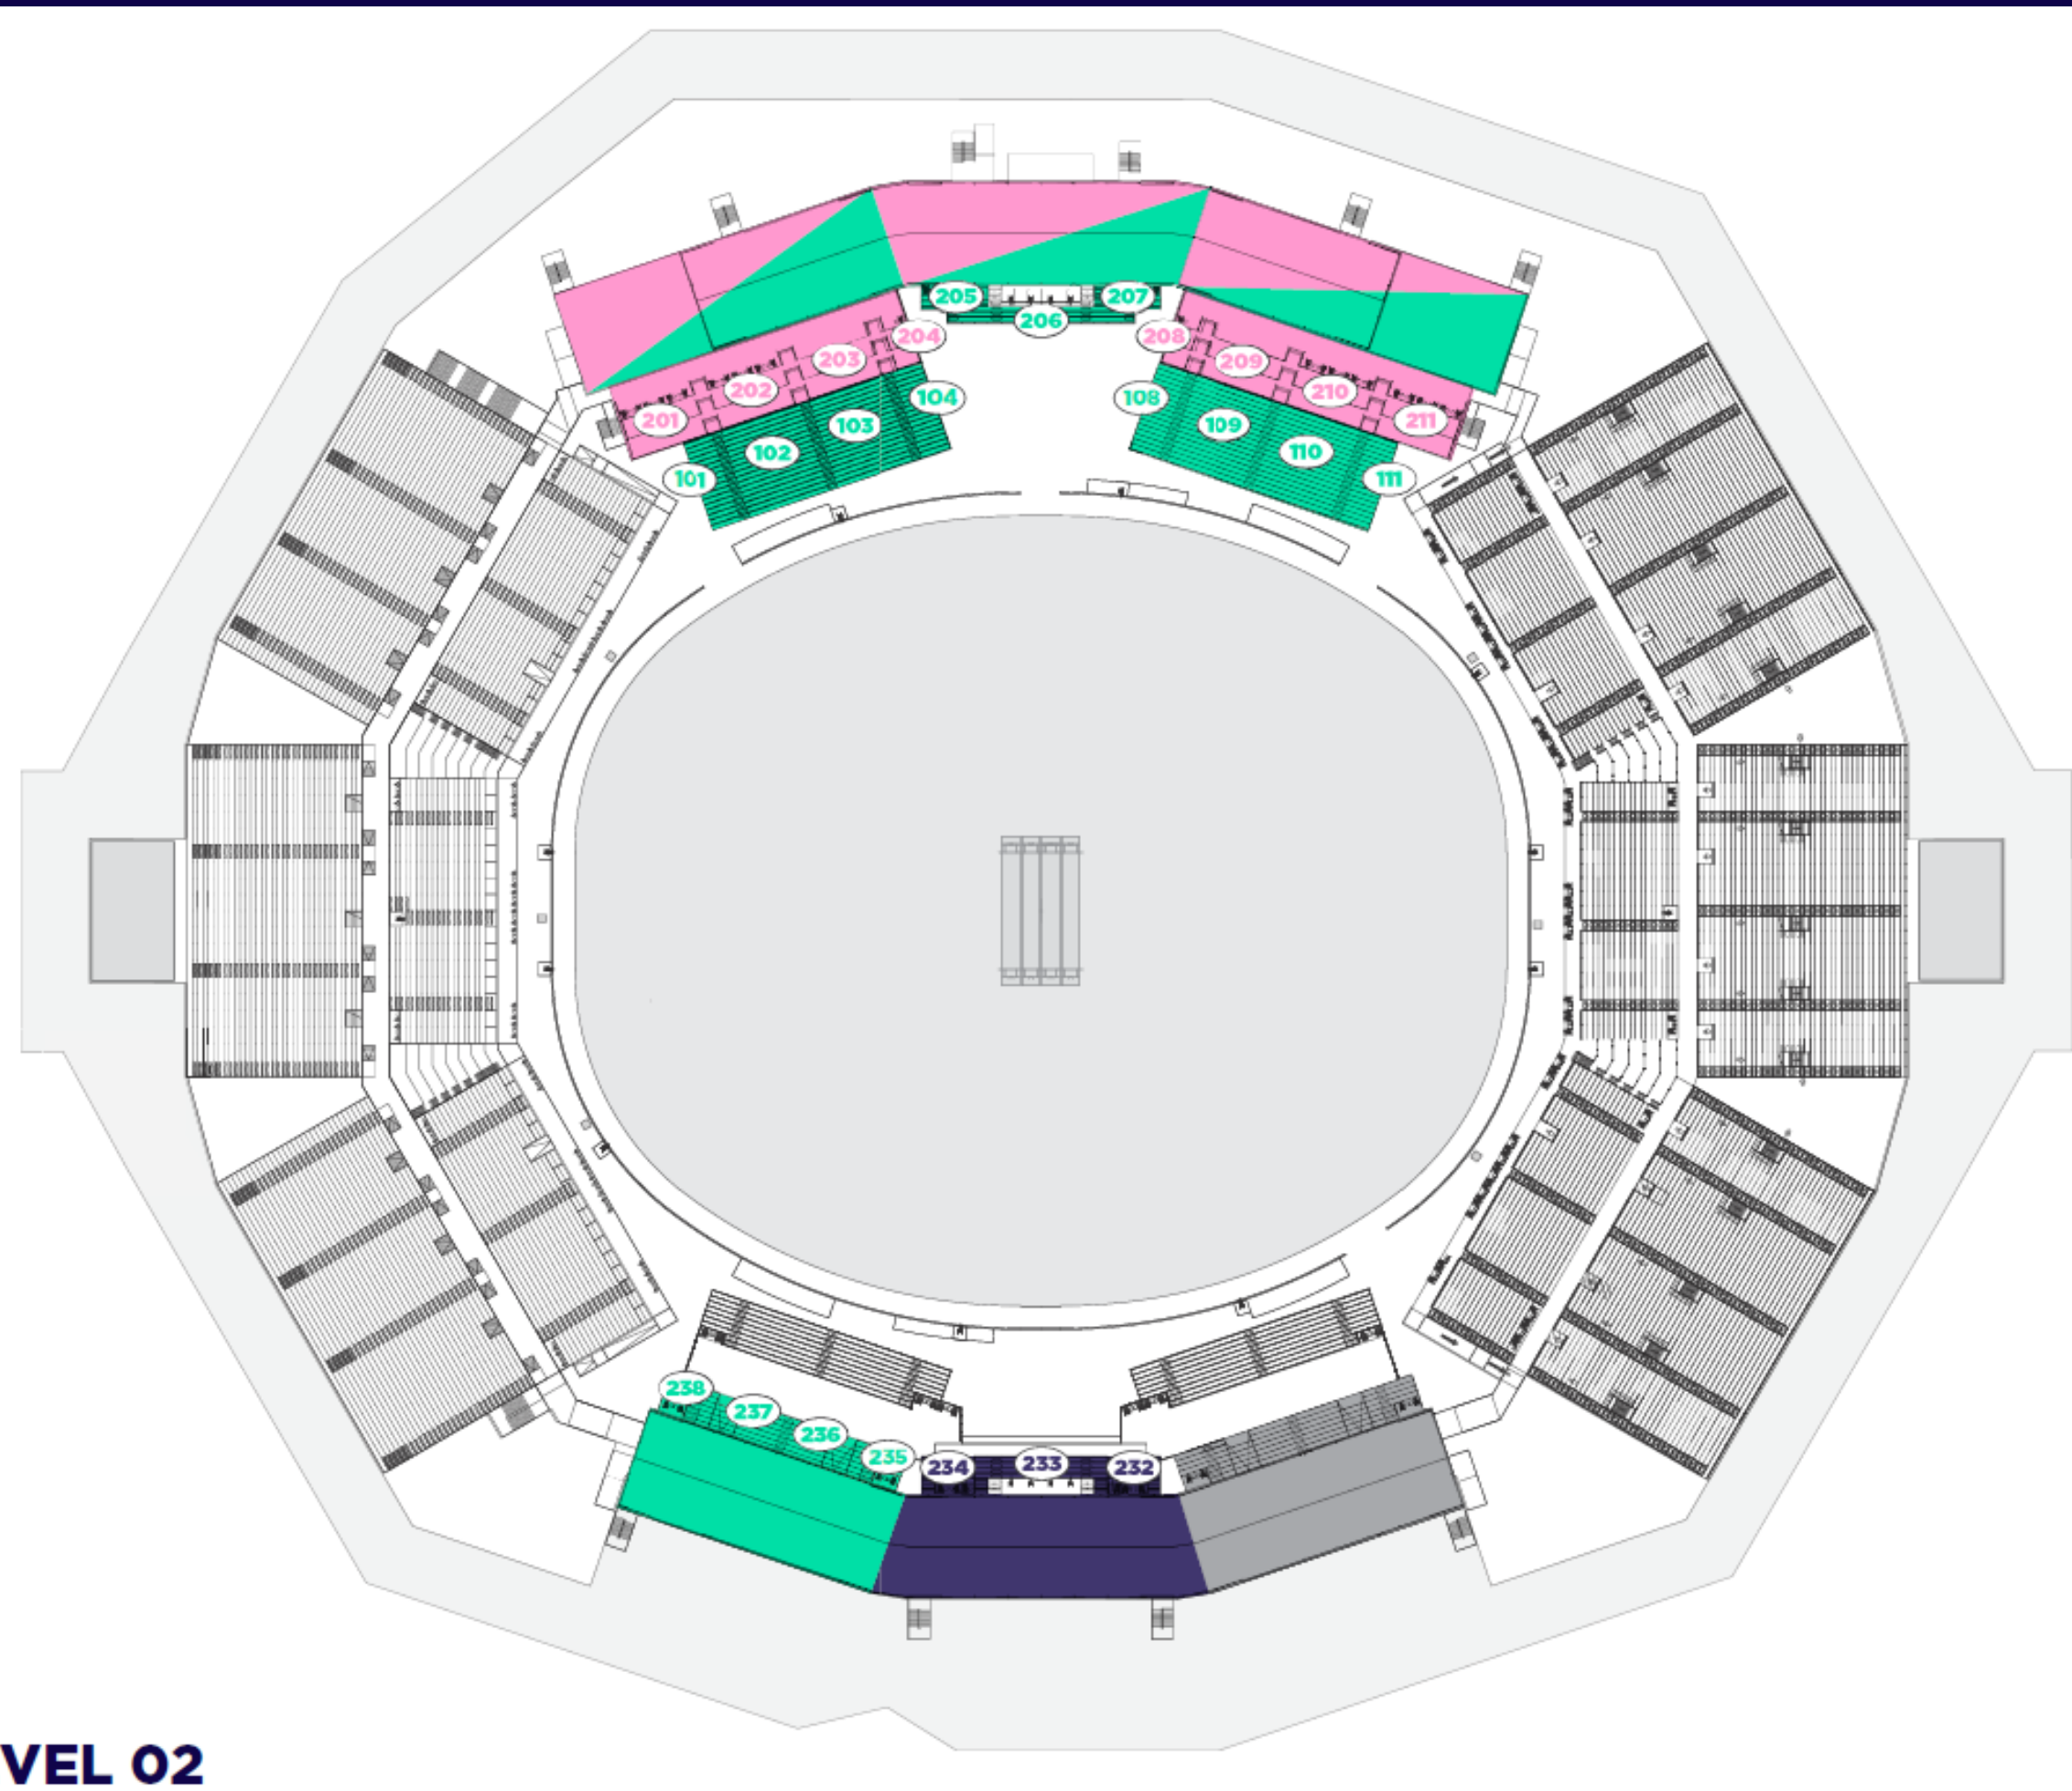

NASSAU COUNTY INTERNATIONAL CRICKET STADIUM

LEVEL 02