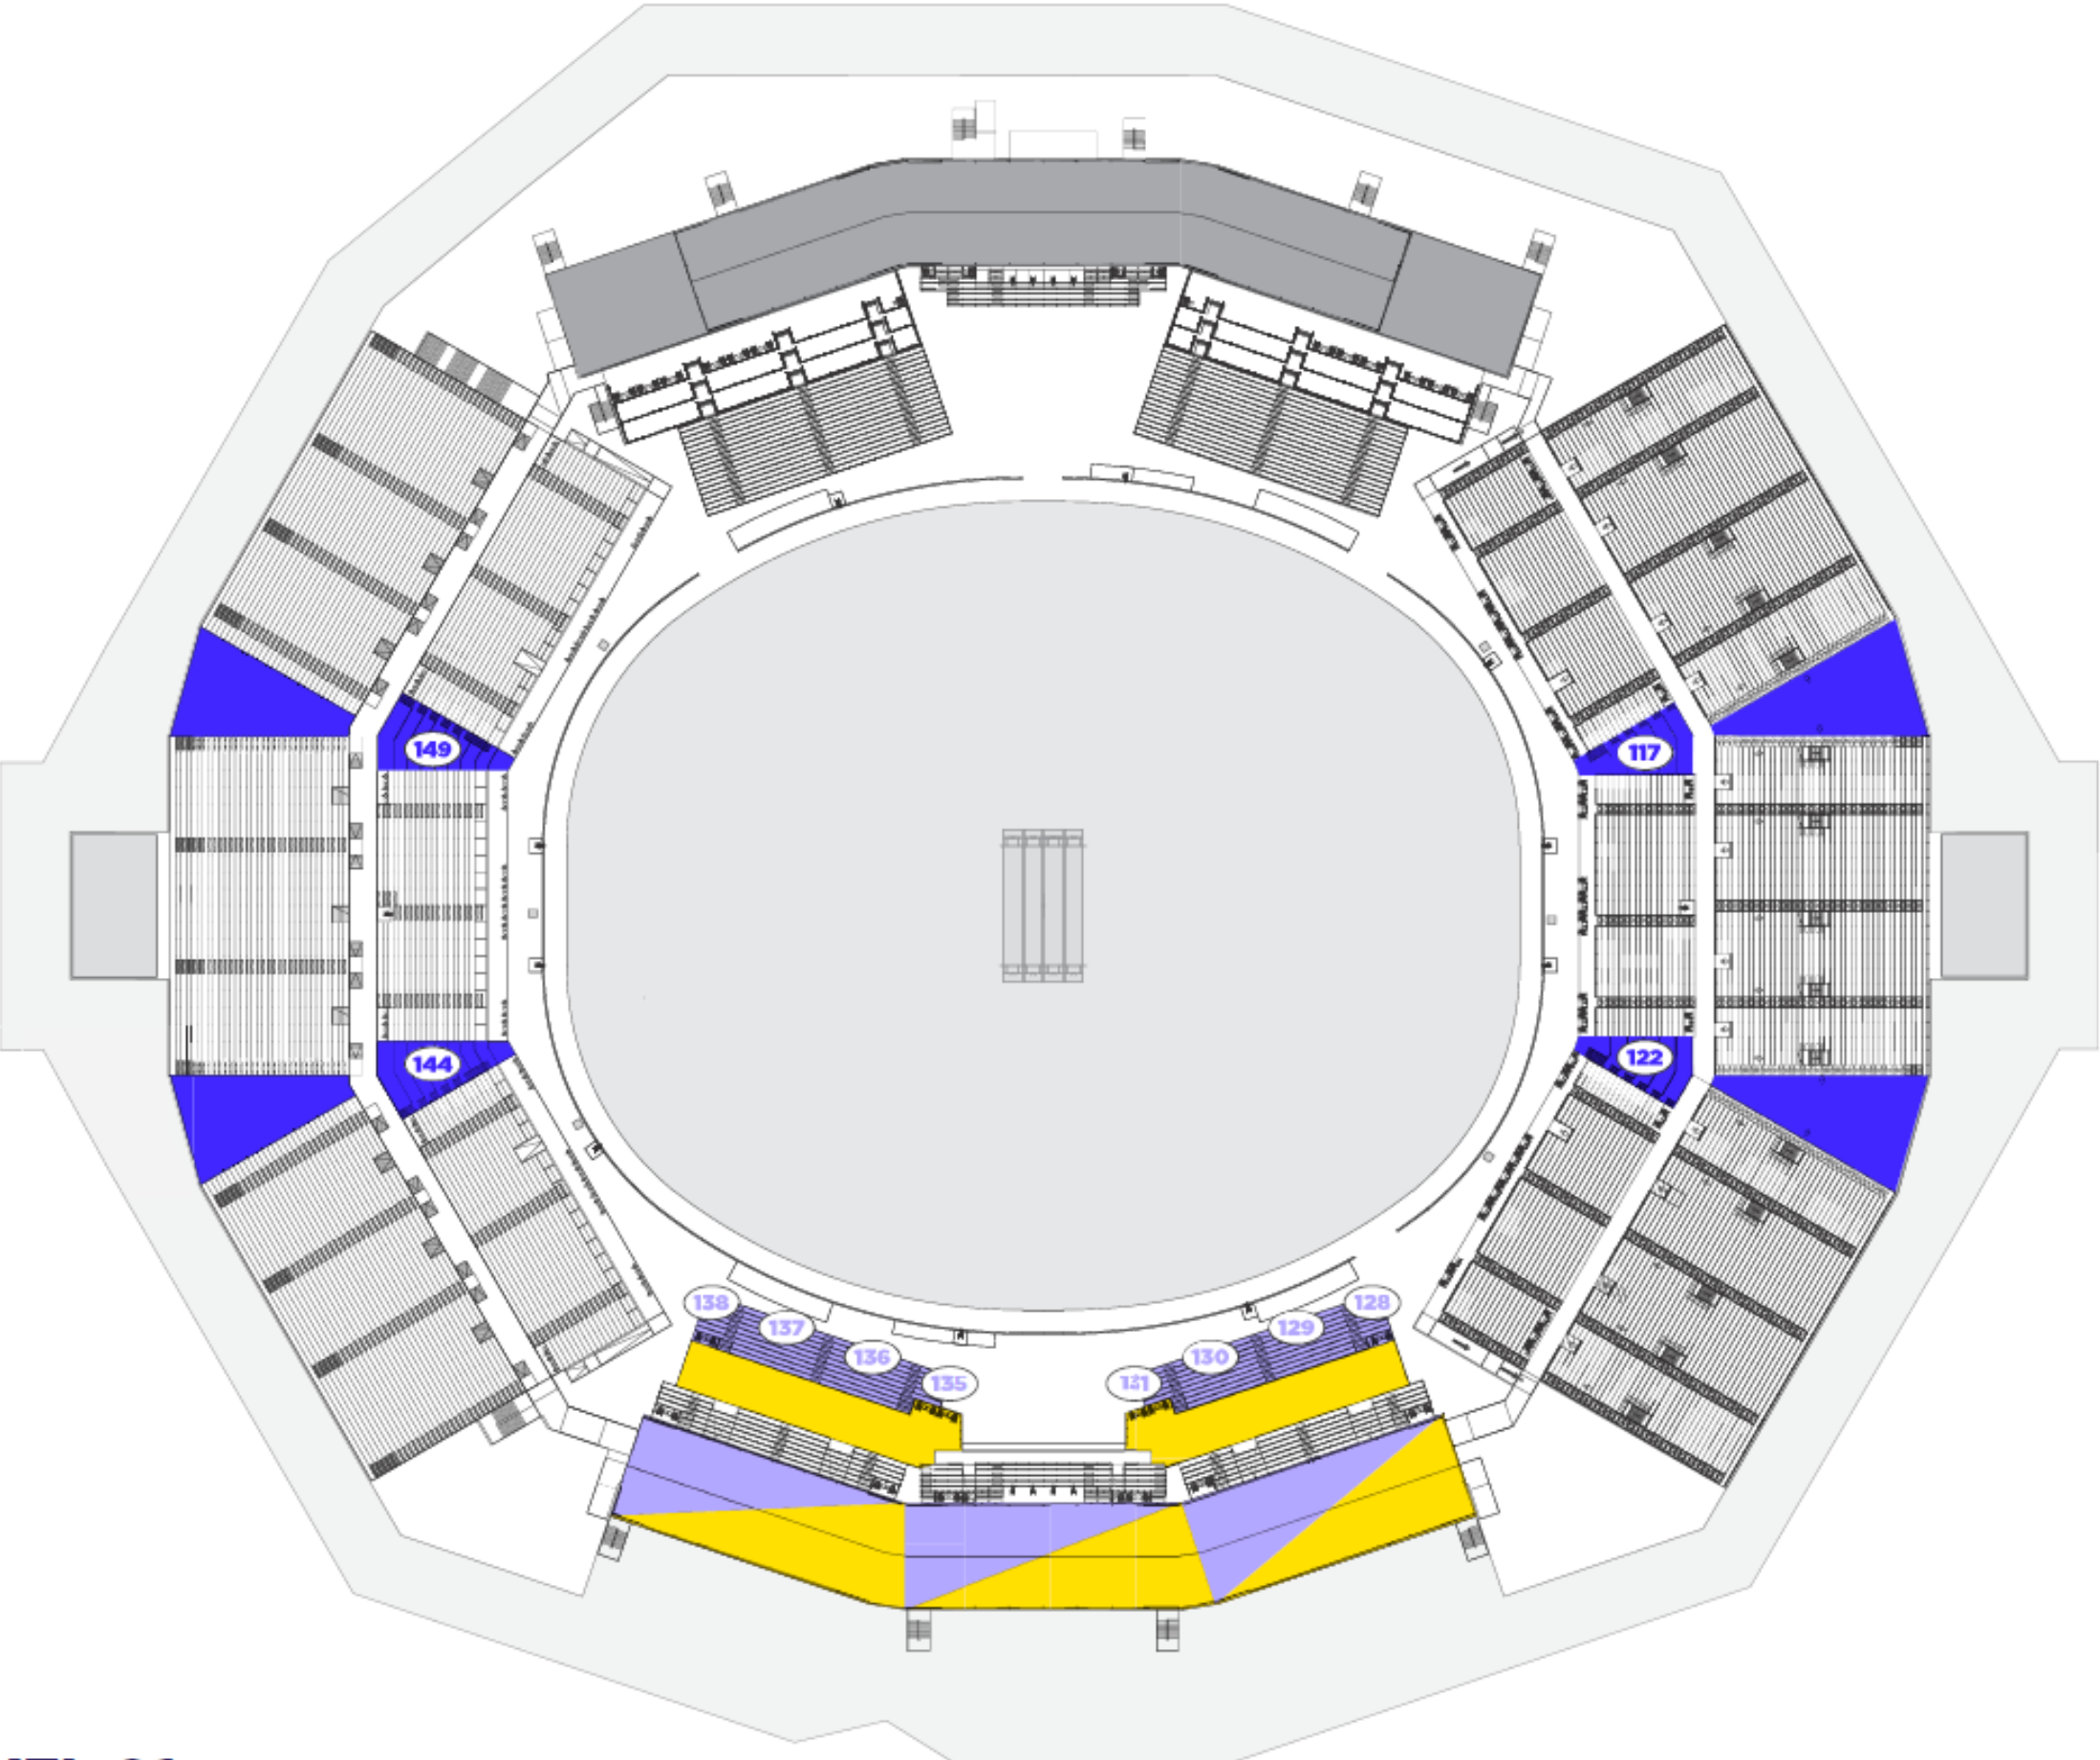

NASSAU COUNTY INTERNATIONAL CRICKET STADIUM

LEVEL 01

- DIAMOND CLUB
- PREMIUM CLUB SUITES
- CABANAS
- CORNER CLUBS
- PREMIUM CLUB LOUNGES
- PAVILION CLUBS
- BOUNDARY CLUB
- OPERATIONAL/RESERVED

LEVEL 01