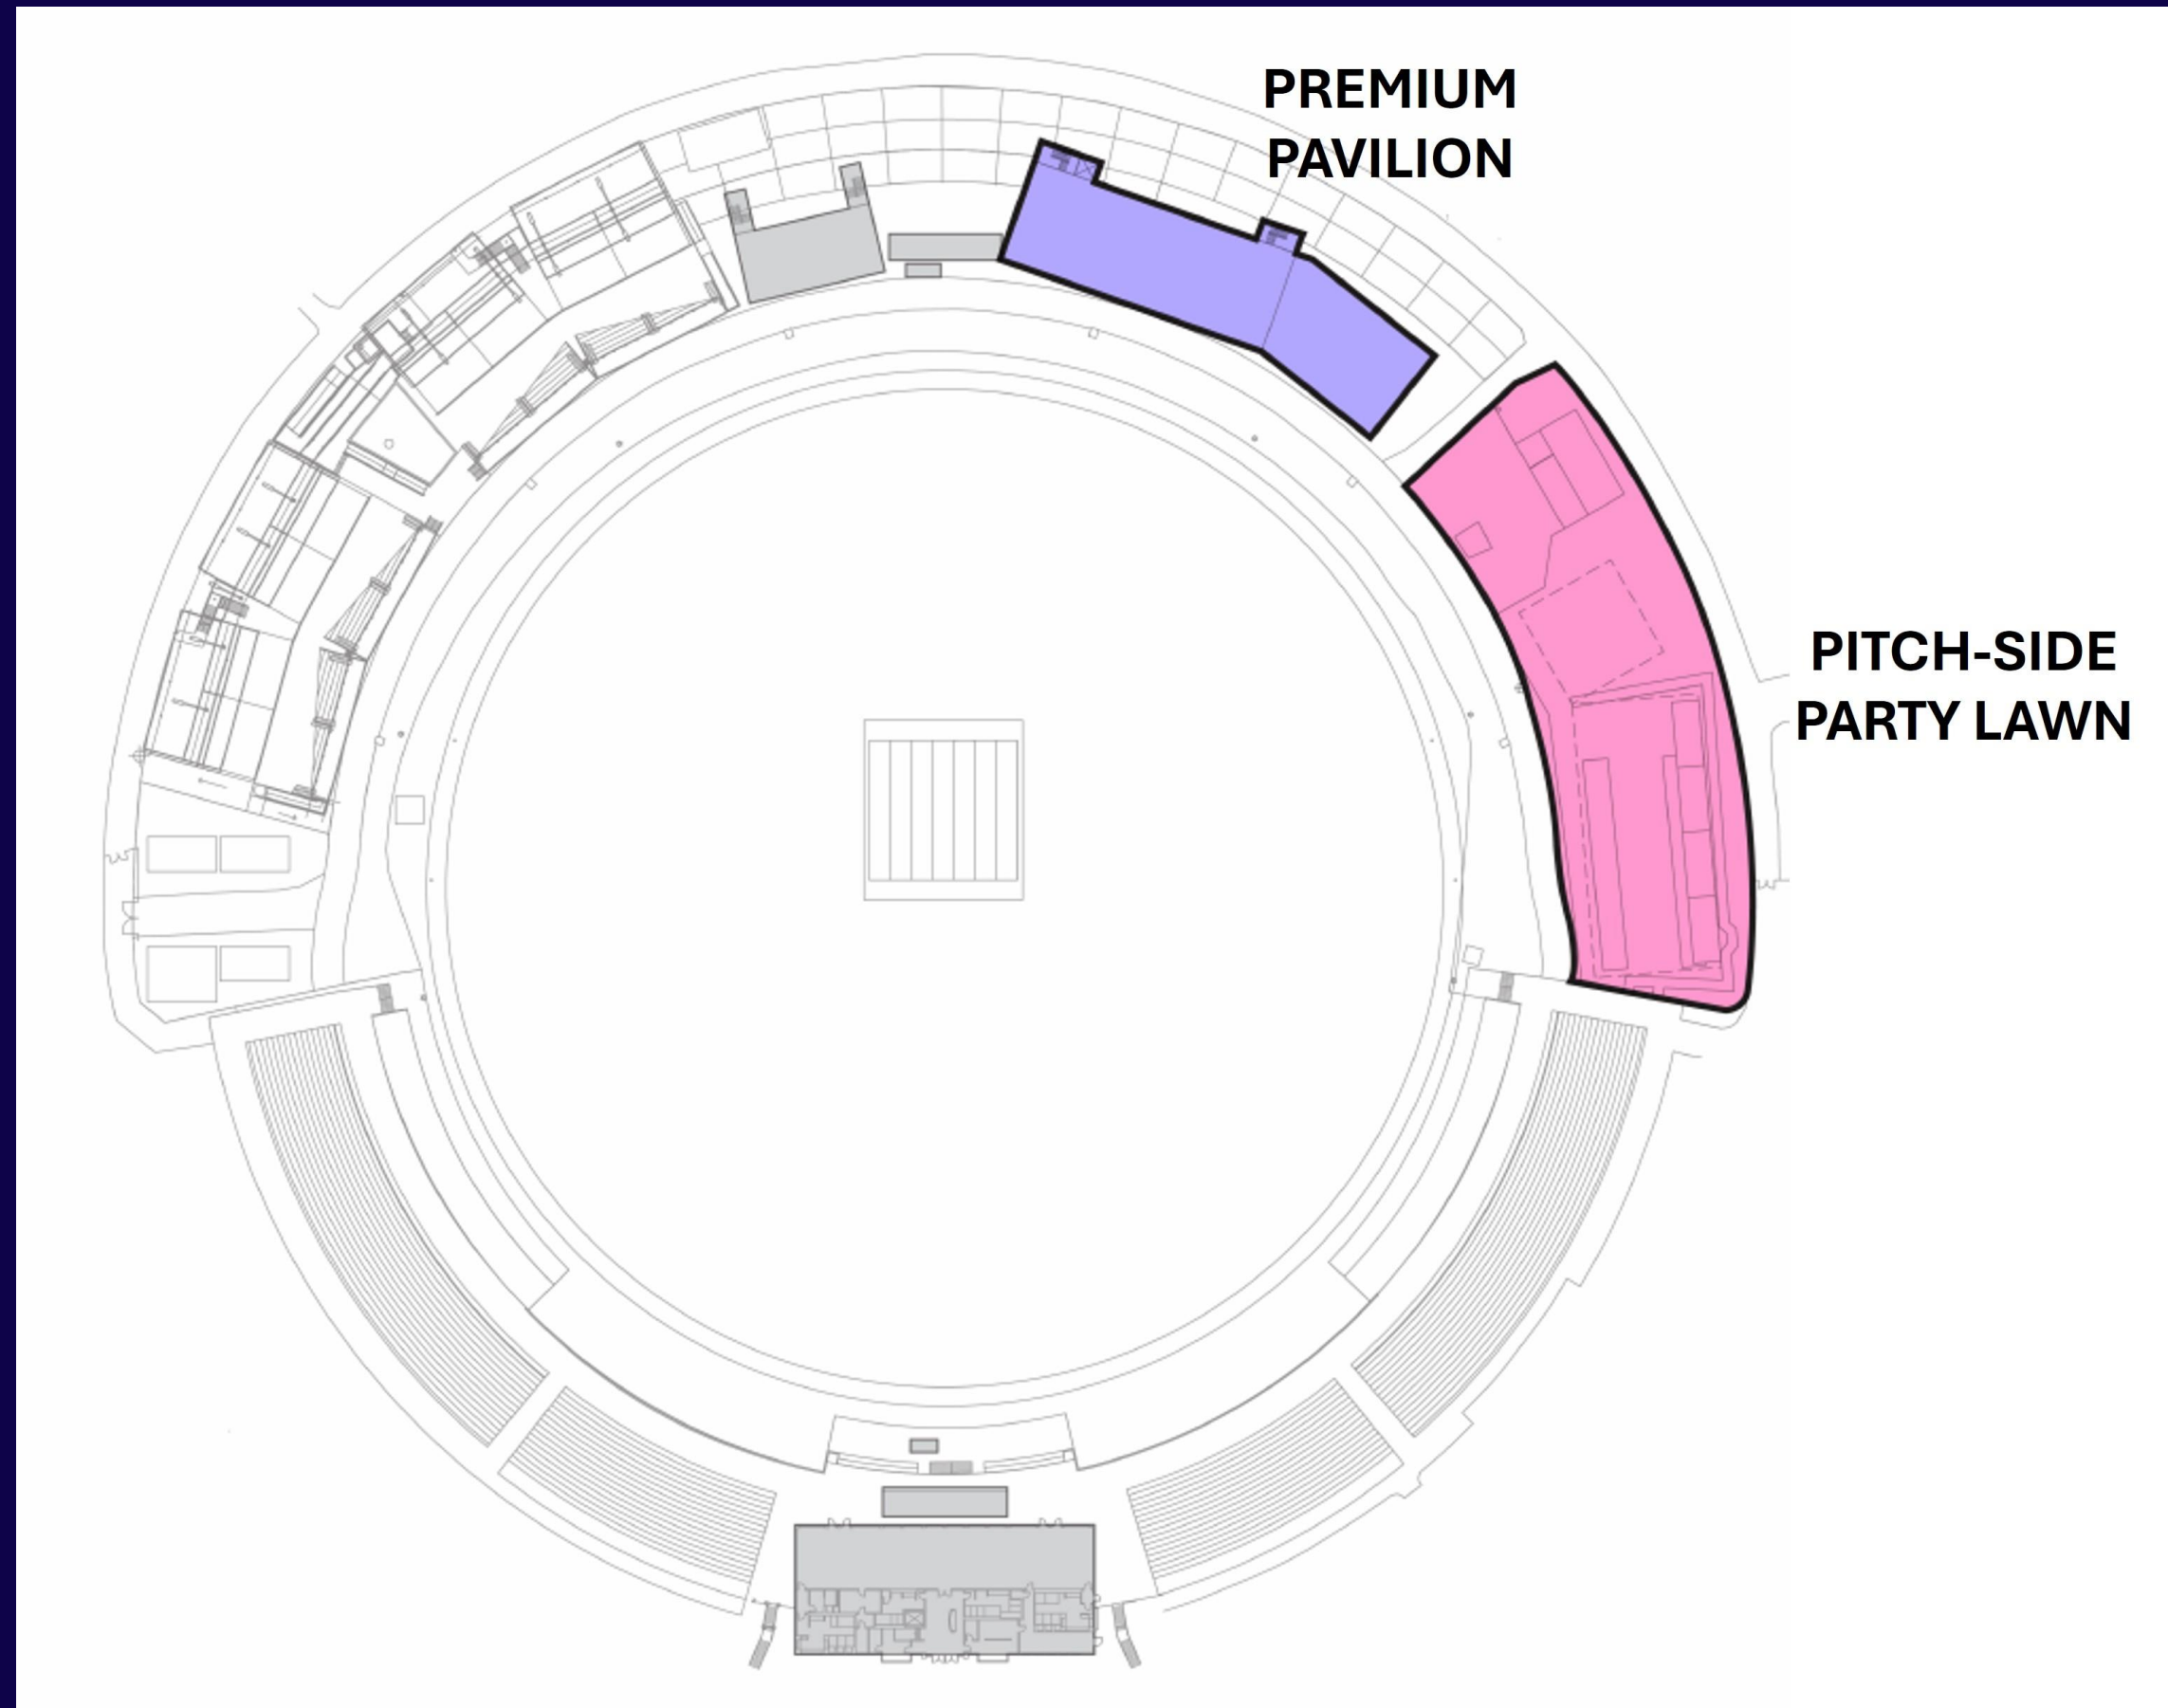

MATCH 36

Sun, June 16

Pakistan v

Ireland

\$500 pp

BROWARD COUNTY CRICKET STADIUM

MAP

BROWARD COUNTY CRICKET STADIUM