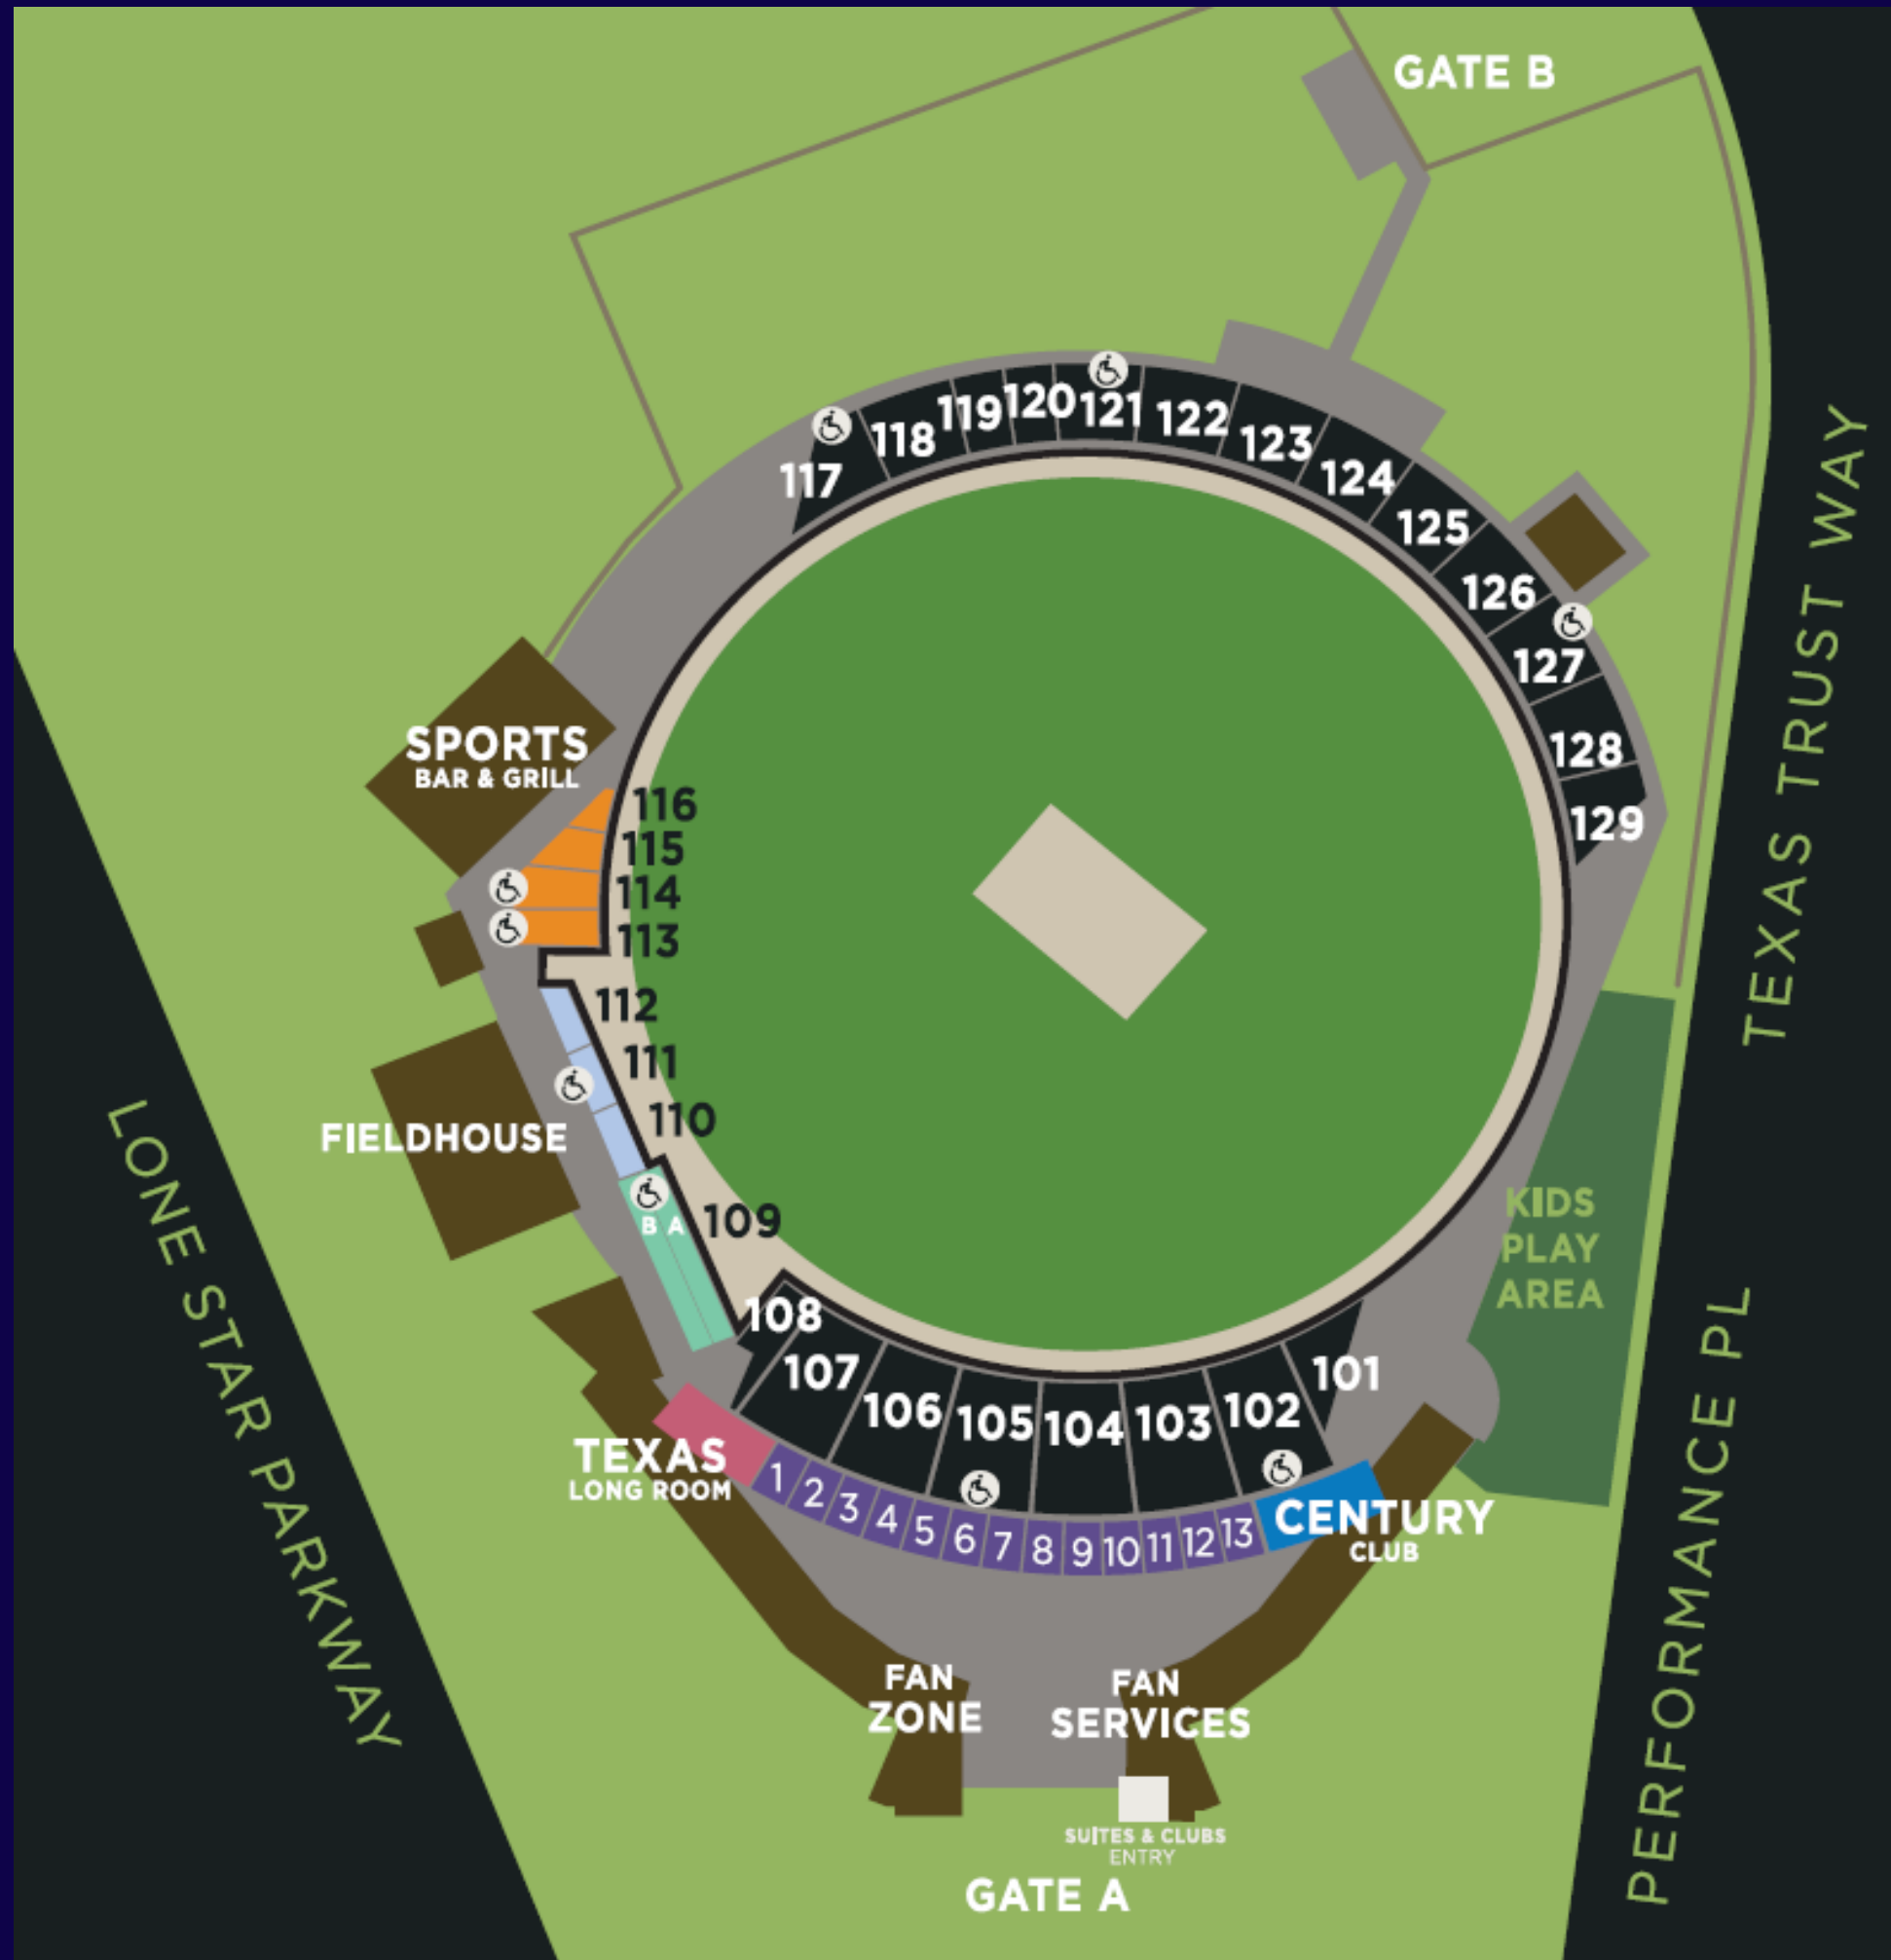

### SEATING LOCATIONS

● LOWER BOWL	● SUITES AND CLUB LEVEL	
● PICNIC ROW	● TEXAS LONG ROOM	
● FIELD BOX	● CENTURY CLUB	
● THE TERRACE	● SUITES	WHEELCHAIR SEATING AVAILABLE 

ICC MEN'S T20  
**WORLD CUP**  
WEST INDIES & USA 2024